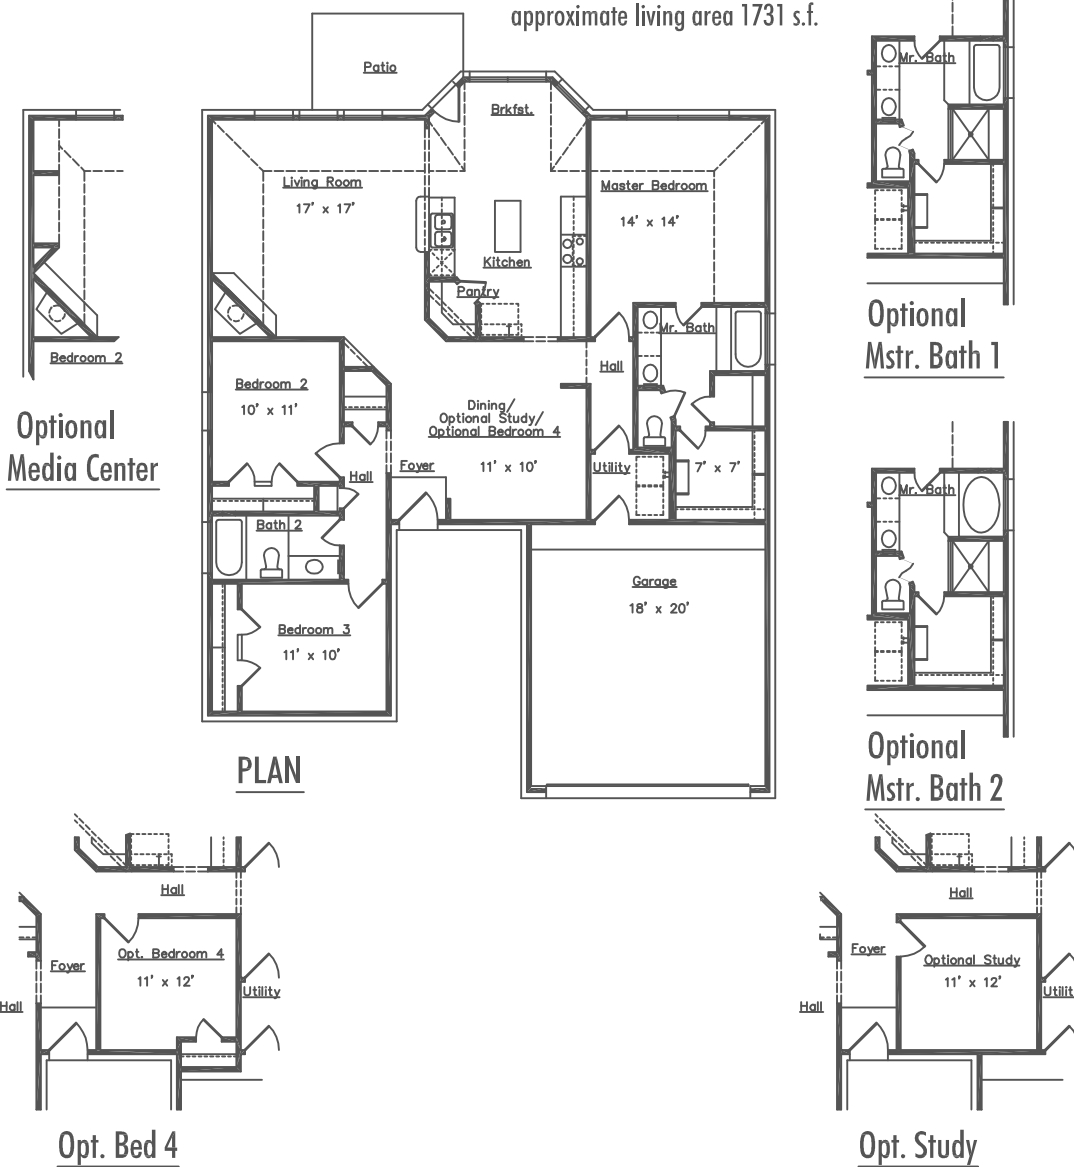

Millennium Series Charleston

approximate living area 1731 s.f.

Manchester Homes