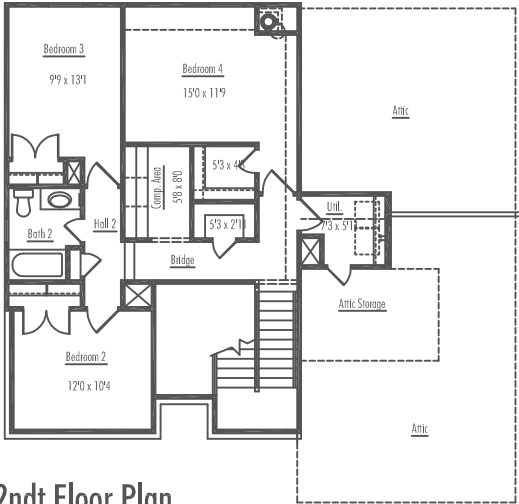

Millennium Series Bristol

approximate living area 2265 s.f.

2nd Floor Plan

**Optional
Mstr. Bath 1**

**Optional
Mstr. Bath 2**

1st Floor Plan

Manchester Homes