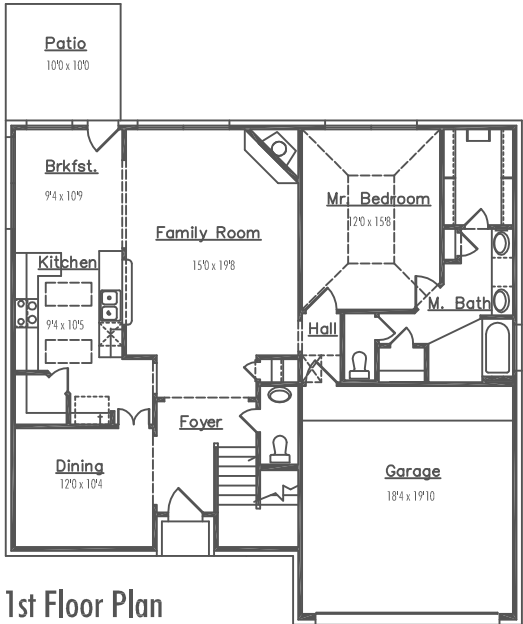

Millennium Series Bristol

approximate living area 2265 s.f.

2nd Floor Plan

**Optional
Mstr. Bath 1**

**Optional
Mstr. Bath 2**

1st Floor Plan

Manchester Homes