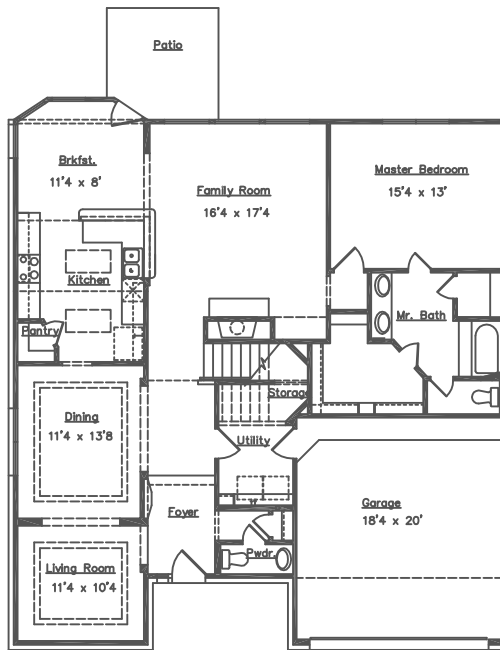

Millennium Series Oxford

approximate living area 2527 s.f.

Manchester Homes