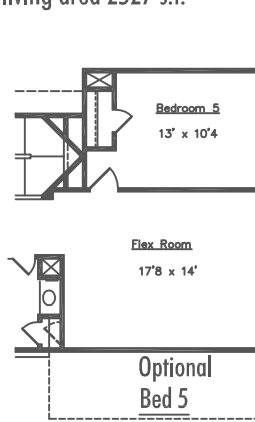

Millennium Series Oxford

approximate living area 2527 s.f.

Manchester Homes