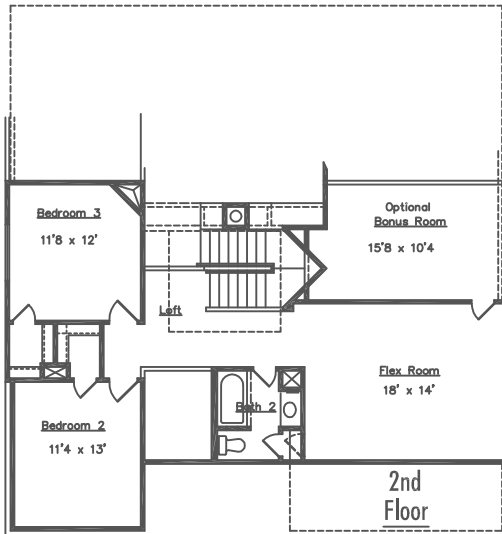

Millennium Series Oxford

approximate living area 2527 s.f.

Manchester Homes