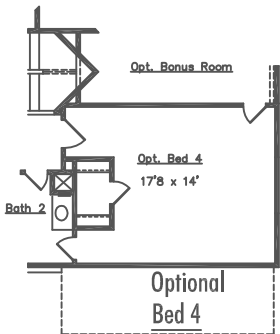

Millennium Series Oxford

approximate living area 2527 s.f.

Manchester Homes