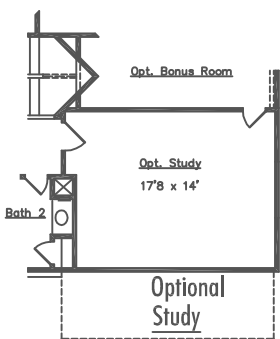

Millennium Series Oxford

approximate living area 2527 s.f.

Manchester Homes