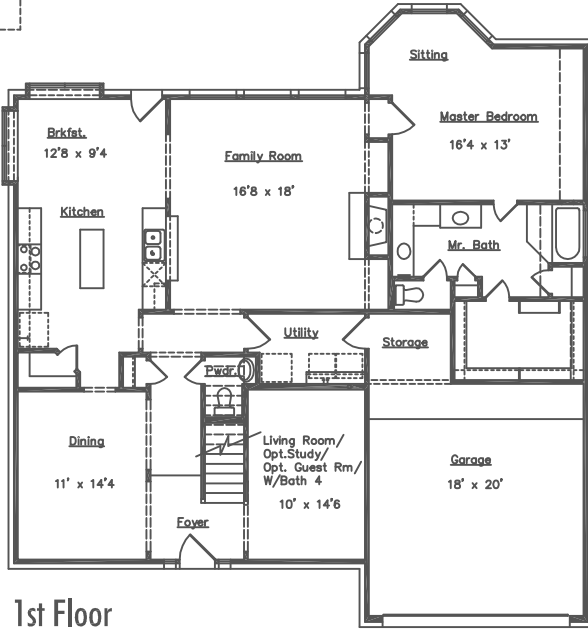

Millennium Series Chelsea

approximate living area 2934 s.f.

2nd Floor

Optional
Mstr. Bath 1

Optional
Mstr. Bath 2

1st Floor

Manchester Homes