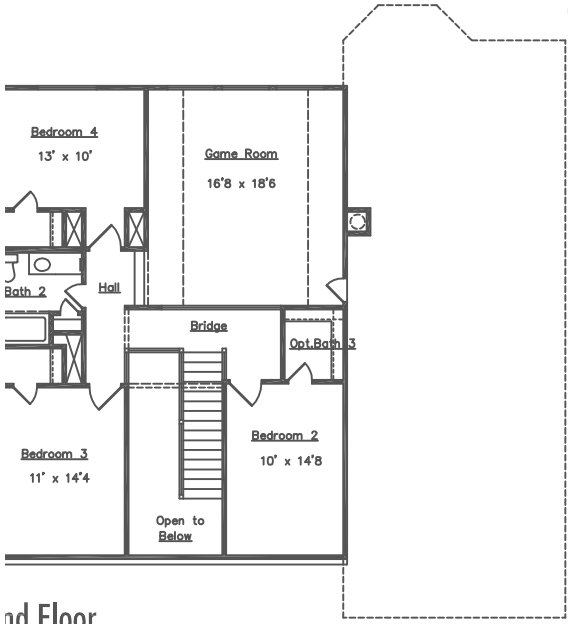

Millennium Series Chelsea

approximate living area 2934 s.f.

2nd Floor

Optional
Mstr. Bath 1

Optional
Mstr. Bath 2

1st Floor

Manchester Homes