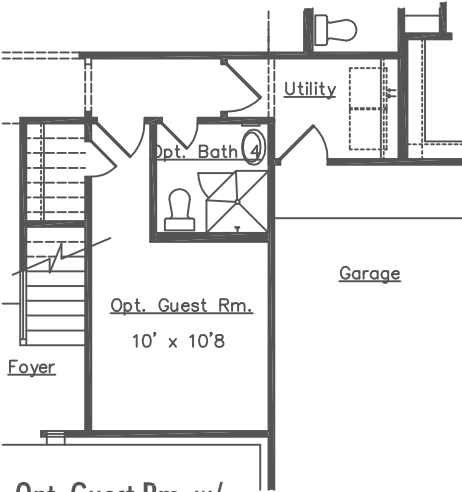

Millennium Series Chelsea

approximate living area 2934 s.f.

Opt. Guest Rm. w/
Opt. Bath 4

Opt. Bath 3

Opt. Study

Manchester Homes