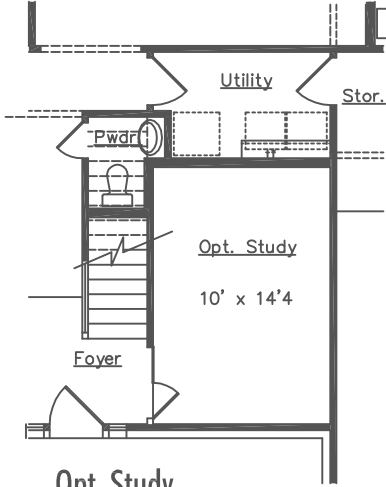

Millennium Series Chelsea

approximate living area 2934 s.f.

Opt. Guest Rm. w/
Opt. Bath 4

Opt. Bath 3

Opt. Study

Manchester Homes