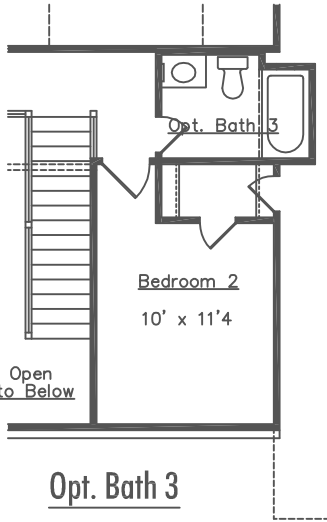

Millennium Series Chelsea

approximate living area 2934 s.f.

Opt. Guest Rm. w/
Opt. Bath 4

Opt. Bath 3

Opt. Study

Manchester Homes