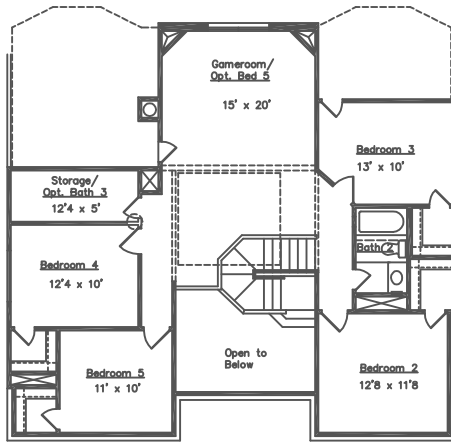

Millennium Series Belfort

approximate living area 3031 s.f.

Manchester Homes