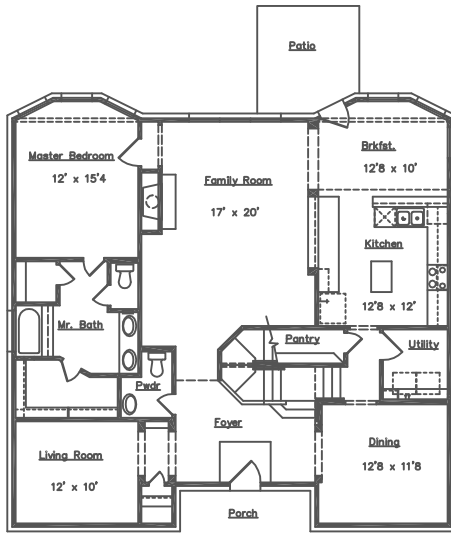

Millennium Series Belfort

approximate living area 3031 s.f.

Manchester Homes