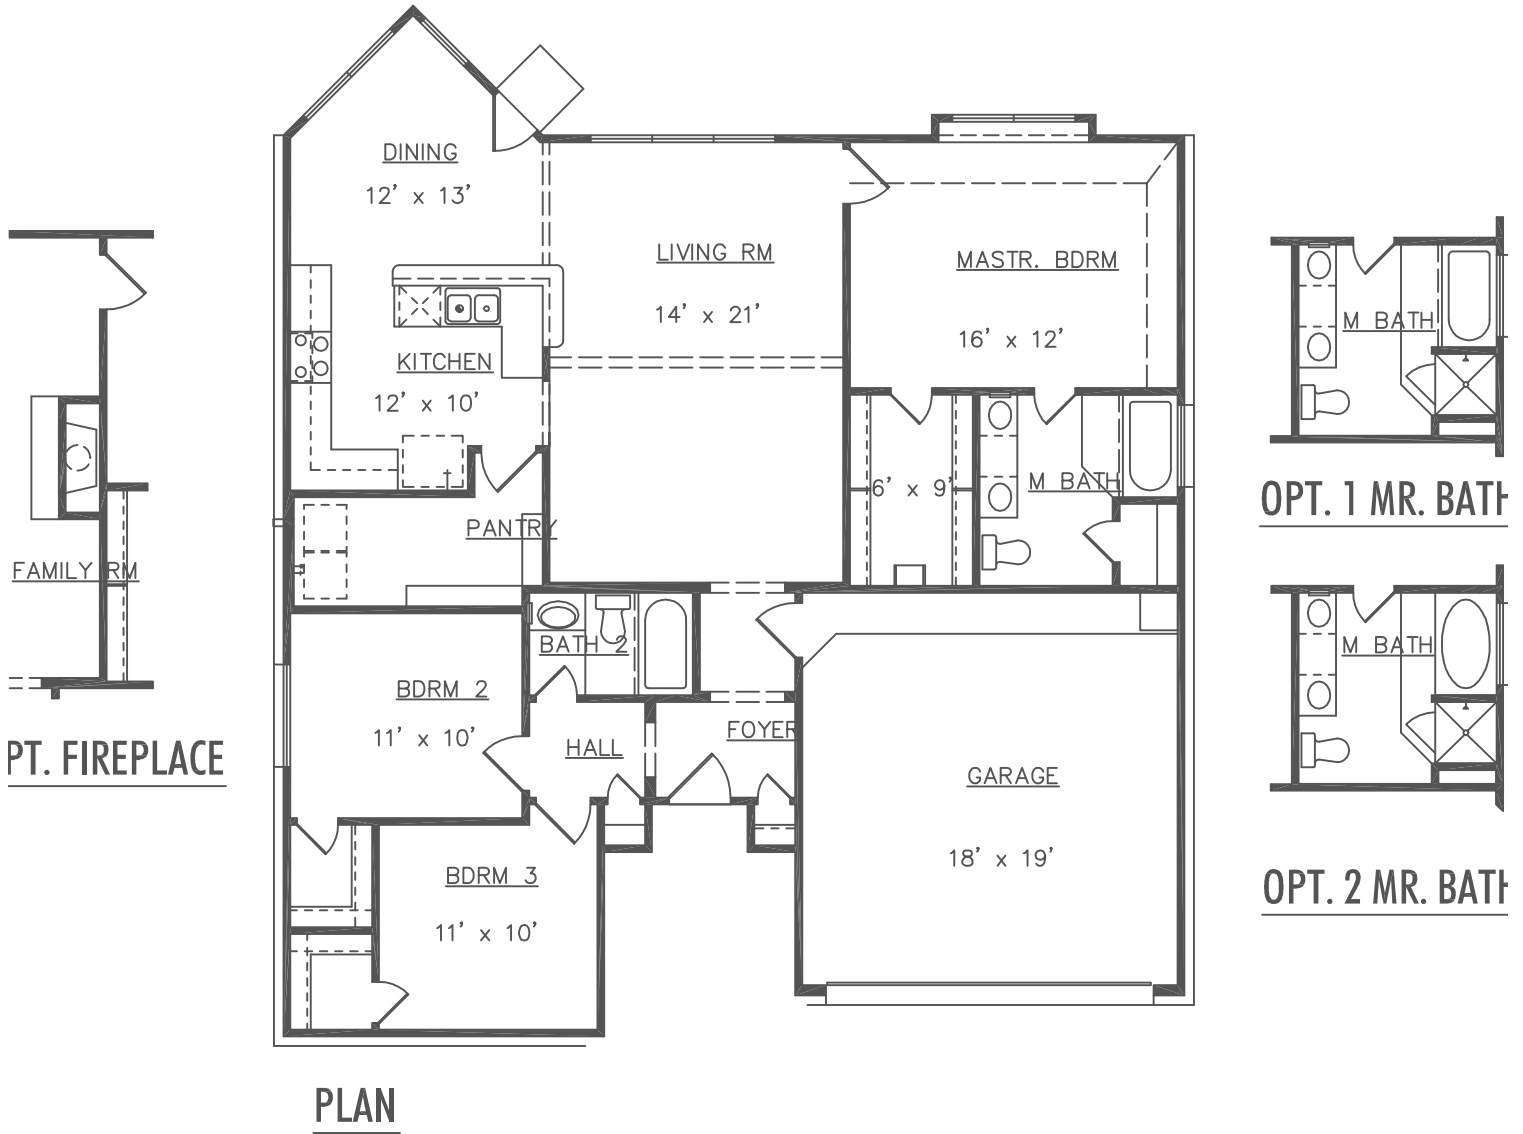

# Accent Series Jefferson

approximate living area 1541 s.f.