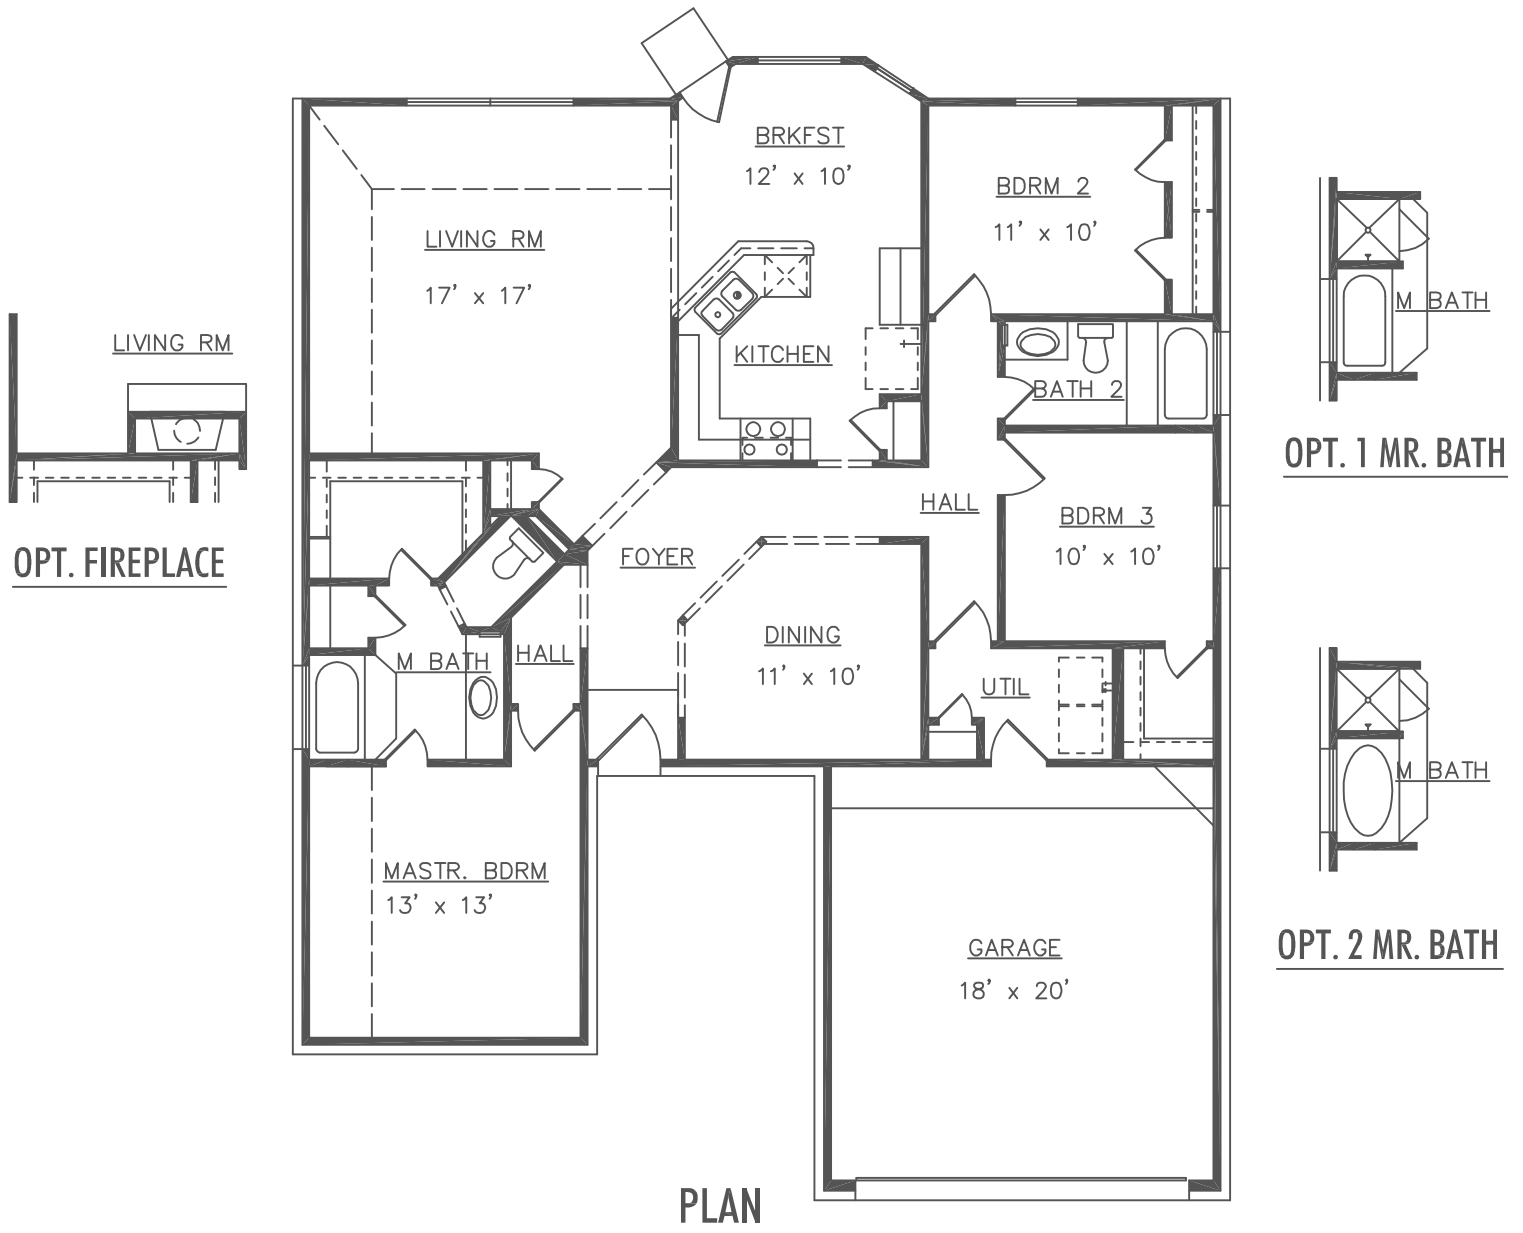

# Accent Series Morgan

approximate living area 1663 s.f.