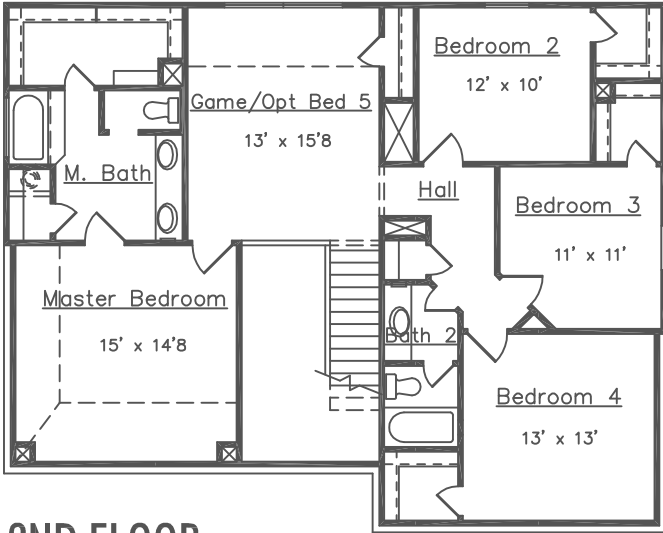

Accent Series Banbury

approximate living area 2480 s.f.

2ND FLOOR

OPT. BED 5

OPT. 1 MR. BATH

OPT. STUDY

OPT. 2 MR. BATH

OPT. FIREPLACE