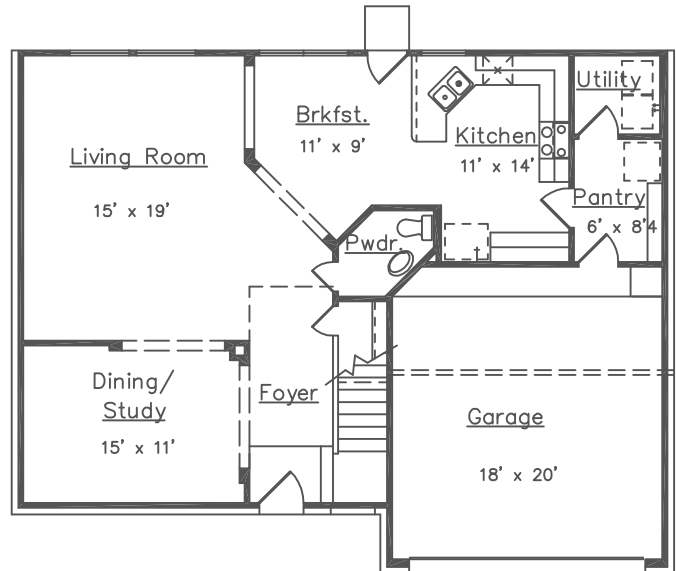

Accent Series Banbury

approximate living area 2480 s.f.

2ND FLOOR

OPT. BED 5

OPT. 1 MR. BATH

OPT. STUDY

OPT. 2 MR. BATH

OPT. FIREPLACE