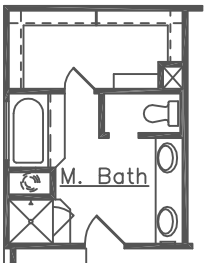

Accent Series Banbury

approximate living area 2480 s.f.

2ND FLOOR

OPT. BED 5

OPT. 1 MR. BATH

OPT. STUDY

OPT. 2 MR. BATH

OPT. FIREPLACE