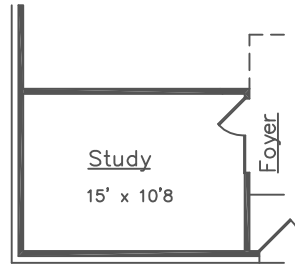

Accent Series Banbury

approximate living area 2480 s.f.

2ND FLOOR

OPT. BED 5

OPT. 1 MR. BATH

OPT. STUDY

OPT. 2 MR. BATH

OPT. FIREPLACE