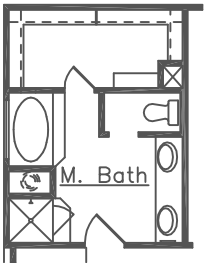

Accent Series Banbury

approximate living area 2480 s.f.

2ND FLOOR

OPT. BED 5

OPT. 1 MR. BATH

OPT. STUDY

OPT. 2 MR. BATH

OPT. FIREPLACE