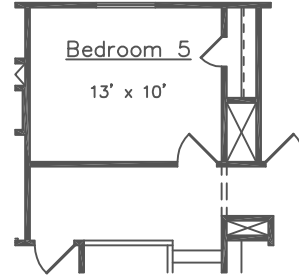

Accent Series Banbury

approximate living area 2480 s.f.

2ND FLOOR

OPT. BED 5

OPT. 1 MR. BATH

OPT. STUDY

OPT. 2 MR. BATH

OPT. FIREPLACE