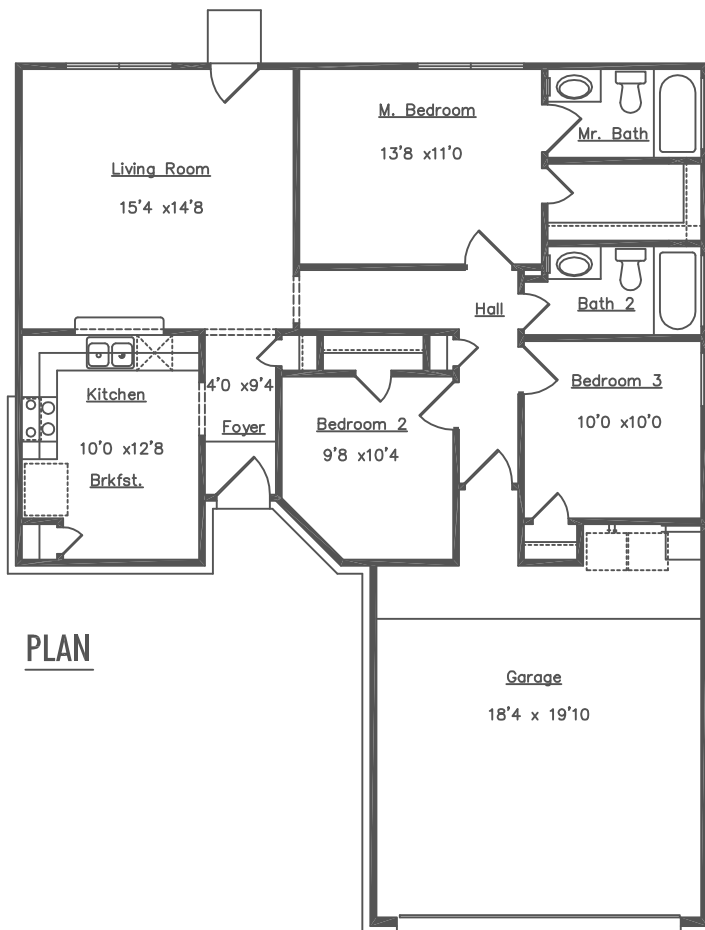

# Metro Series Plan 728

approximate living area 1098 s.f.