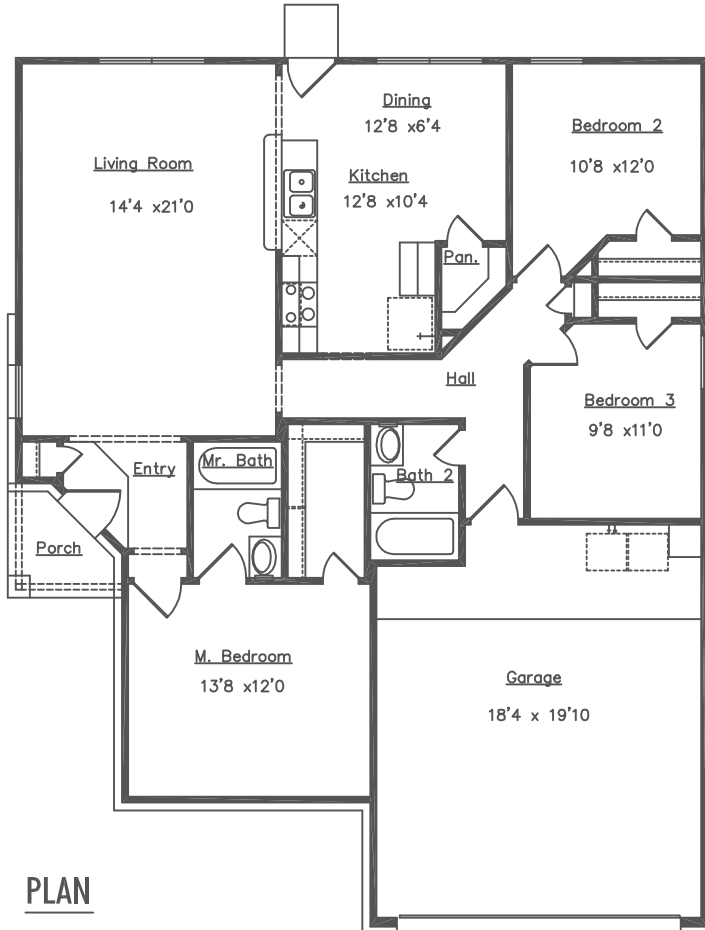

# Metro Series Plan 736

approximate living area 1280 s.f.

PLAN