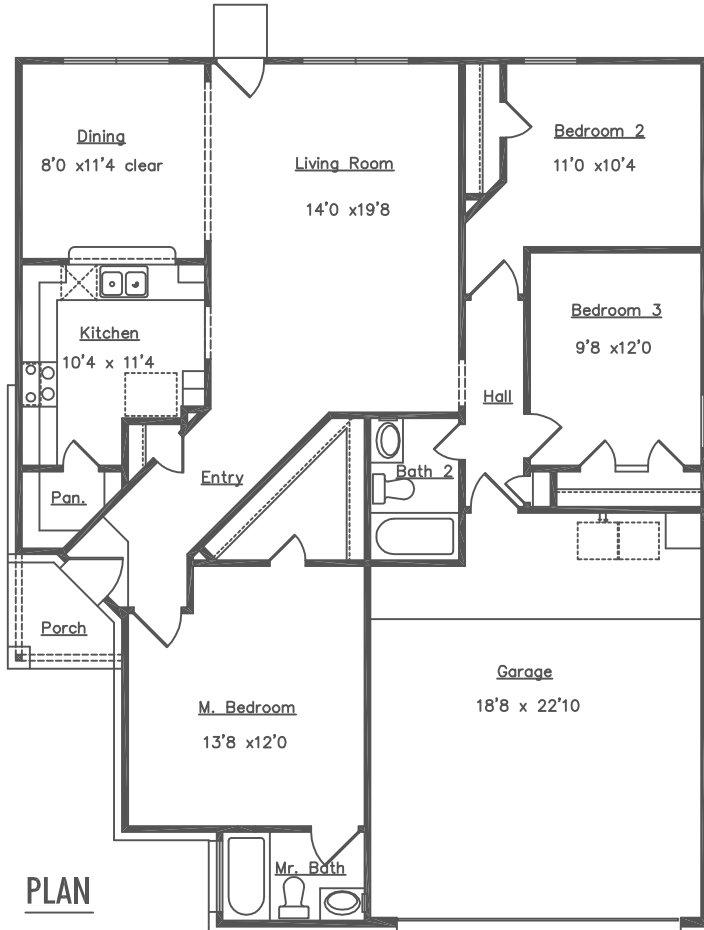

# Metro Series Plan 740

approximate living area 1358 s.f.