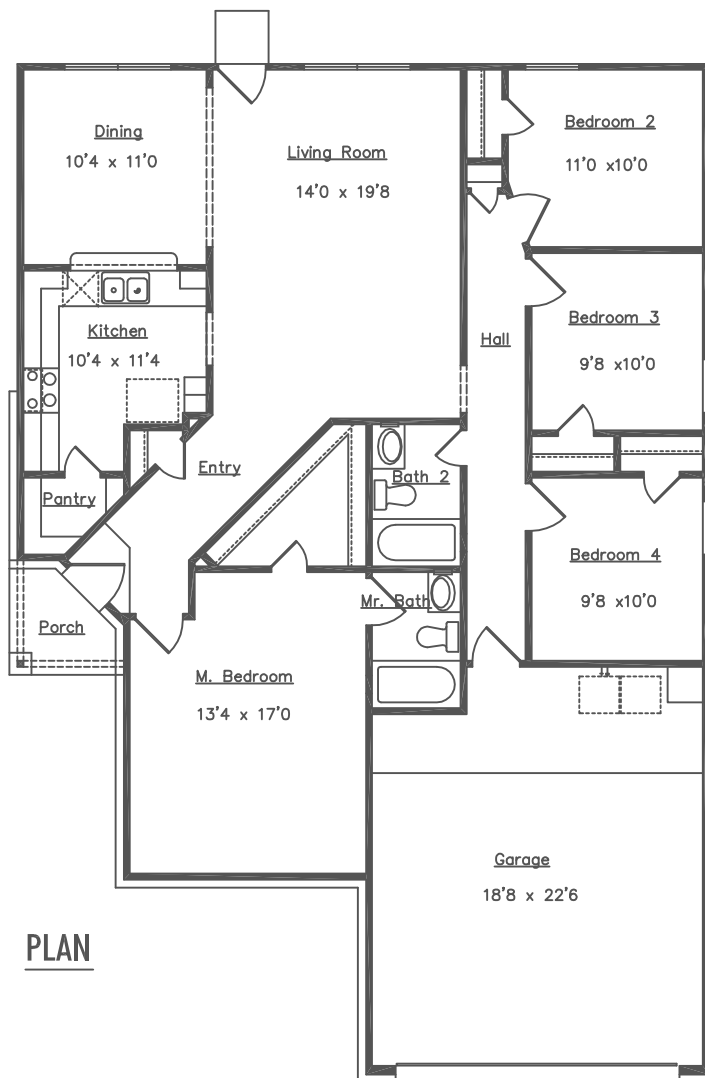

# Metro Series Plan 744

approximate living area 1500 s.f.