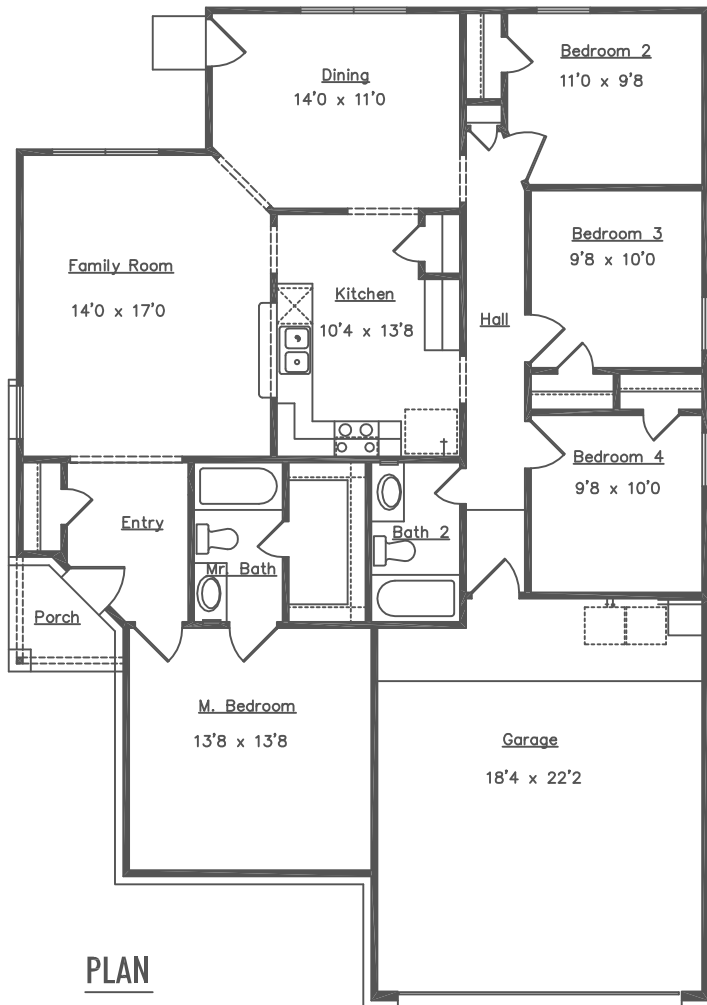

Metro Series Plan 746

approximate living area 1463 s.f.

Manchester Homes