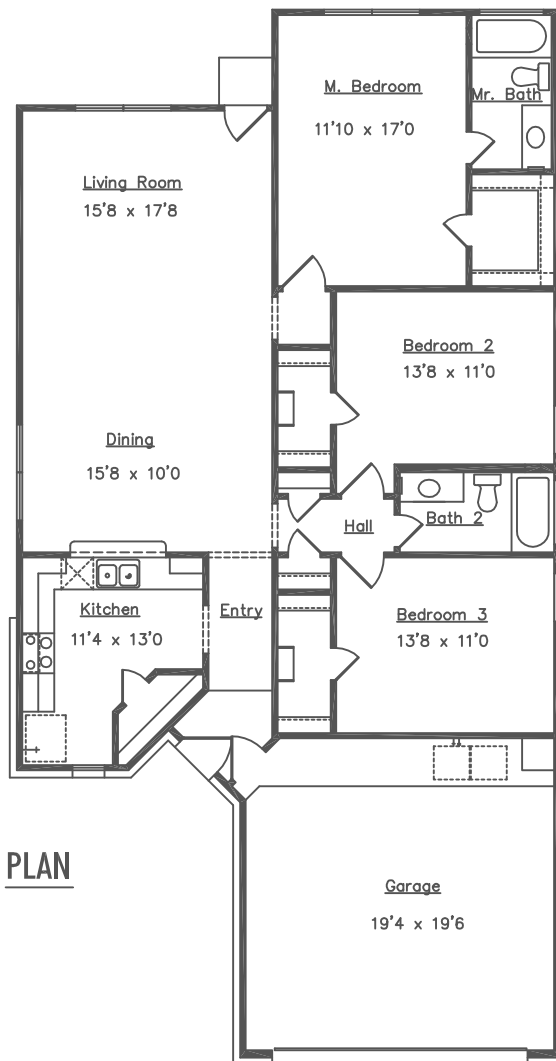

Metro Series Plan 748

approximate living area 1495 s.f.

PLAN

Manchester Homes